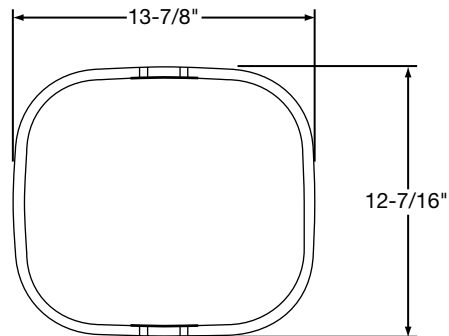

#### MODELS

**SC1407** – Small colander. Designed to fit bowls with overall dimensions of 7" x 14-1/8". Available in white (W) or almond (A).

**LC1412** – Large colander. Designed to fit bowls with overall dimensions of 11-3/4" x 13-1/4". Available in white (W) or almond (A).

Model SC1407

Model LC1412

Model SC1407 Series Illustrated

Model LC1412 Series Illustrated

ALL DIMENSIONS IN INCHES. TO CONVERT TO MILLIMETERS MULTIPLY BY 25.4.

*In keeping with our policy of continuing product improvement, Elkay reserves the right to change product specifications without notice.*