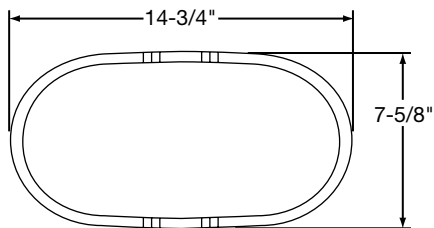

#### MODELS

**SC1407** – Small colander. Designed to fit bowls with overall dimensions of 7" x 14-1/8". Available in white (W) or almond (A).

**LC1412** – Large colander. Designed to fit bowls with overall dimensions of 11-3/4" x 13-1/4". Available in white (W) or almond (A).

Model SC1407

Model LC1412

Model SC1407 Series Illustrated

Model LC1412 Series Illustrated

ALL DIMENSIONS IN INCHES. TO CONVERT TO MILLIMETERS MULTIPLY BY 25.4.

*In keeping with our policy of continuing product improvement, Elkay reserves the right to change product specifications without notice.*