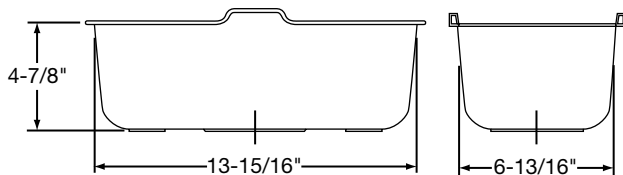

#### MODELS

**SC1407** – Small colander. Designed to fit bowls with overall dimensions of 7" x 14-1/8". Available in white (W) or almond (A).

**LC1412** – Large colander. Designed to fit bowls with overall dimensions of 11-3/4" x 13-1/4". Available in white (W) or almond (A).

Model SC1407

Model LC1412

Model SC1407 Series Illustrated

Model LC1412 Series Illustrated

ALL DIMENSIONS IN INCHES. TO CONVERT TO MILLIMETERS MULTIPLY BY 25.4.

*In keeping with our policy of continuing product improvement, Elkay reserves the right to change product specifications without notice.*